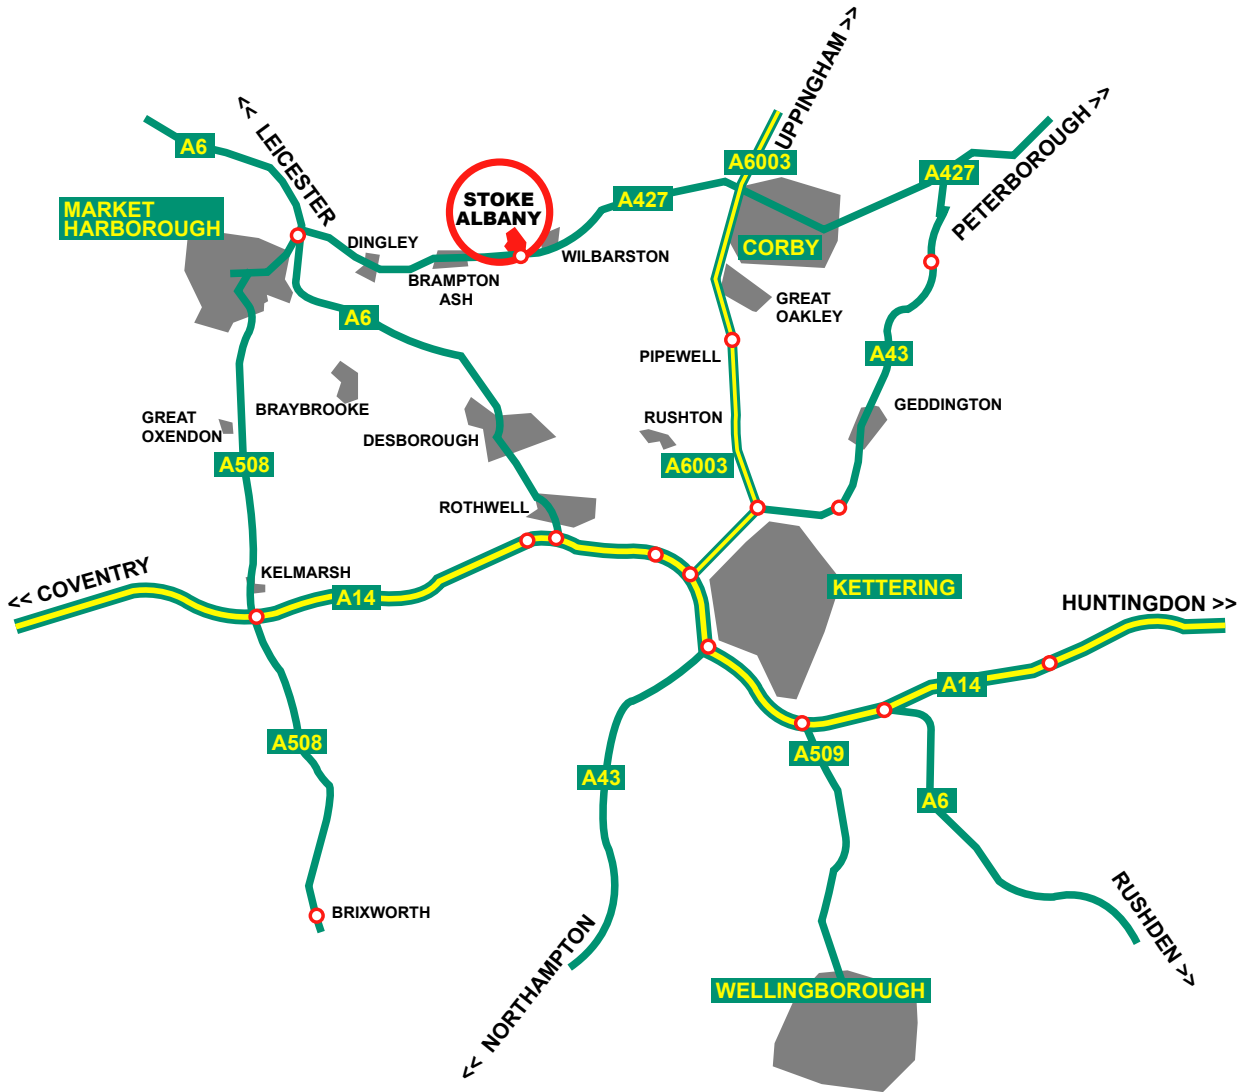

Use this map to locate us. If you have any difficulty please call 07774 497275

TIM AND ANTONIA BROWN
The Manor Stables, Ashley Road, Stoke Albany, Market Harborough. Leicestershire LE16 8PW